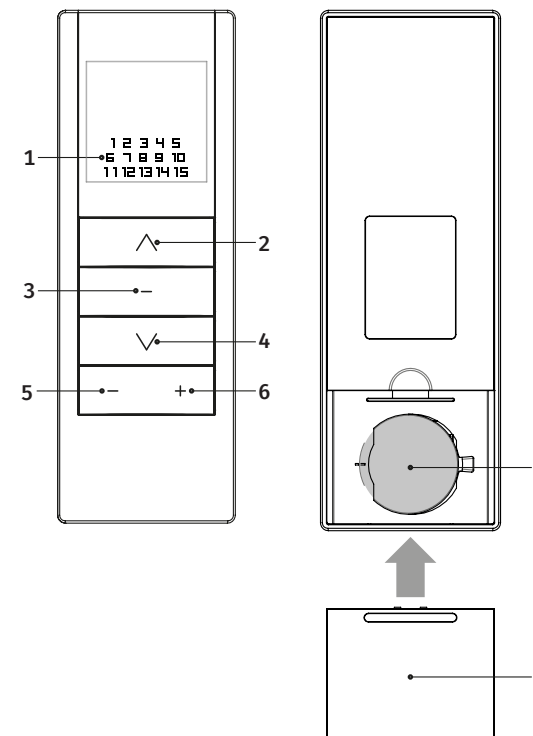

MX95

EN

MX96

MX97

USER'S AND INSTALLER'S MANUAL

1	Channel	5	Battery
2	Up/Open	6	Cover
3	OK/Stop		
4	Down/Close		

- 1 Channel's remote control (Rolling Code)
- Power Supply with 3V's battery (CR2430)
 - Operating temperature
- Transmission's frequency of 433,92MHz.

1	Channel	5	Navigation by channels
2	Up/Open	6	Navigation by channels
3	OK/Stop	7	Battery
4	Down/Close	8	Cover

- 5 Channels remote control (Rolling Code)
- Power Supply with 3V's battery (CR2430)
 - Operating temperature
- Transmission's frequency of 433,92MHz.

1	Channel	5	Navigation by channels
2	Up/Open	6	Navigation by channels
3	OK/Stop	7	Battery
4	Down/Close	8	Cover

- 15 Channel's remote control (Rolling Code)
- Power Supply with 3V's battery (CR2430)
 - Operating temperature
- Transmission's frequency of 433,92MHz.