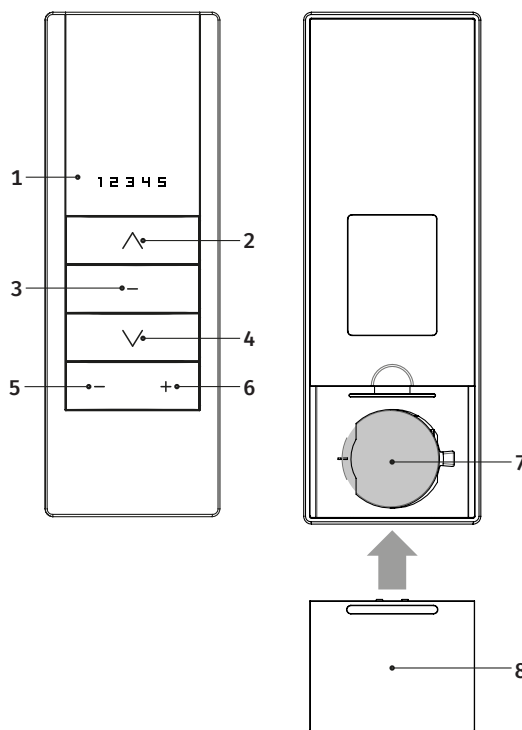

MX95

EN

MX96

MX97

USER'S AND INSTALLER'S MANUAL

1	Channel	5	Battery
2	Up/Open	6	Cover
3	OK/Stop		
4	Down/Close		

- 1 Channel's remote control (Rolling Code)
- Power Supply with 3V's battery (CR2430)
 - Operating temperature
- Transmission's frequency of 433,92MHz.

1	Channel	5	Navigation by channels
2	Up/Open	6	Navigation by channels
3	OK/Stop	7	Battery
4	Down/Close	8	Cover

- 5 Channels remote control (Rolling Code)
- Power Supply with 3V's battery (CR2430)
 - Operating temperature
- Transmission's frequency of 433,92MHz.

1	Channel	5	Navigation by channels
2	Up/Open	6	Navigation by channels
3	OK/Stop	7	Battery
4	Down/Close	8	Cover

- 15 Channel's remote control (Rolling Code)
- Power Supply with 3V's battery (CR2430)
 - Operating temperature
- Transmission's frequency of 433,92MHz.