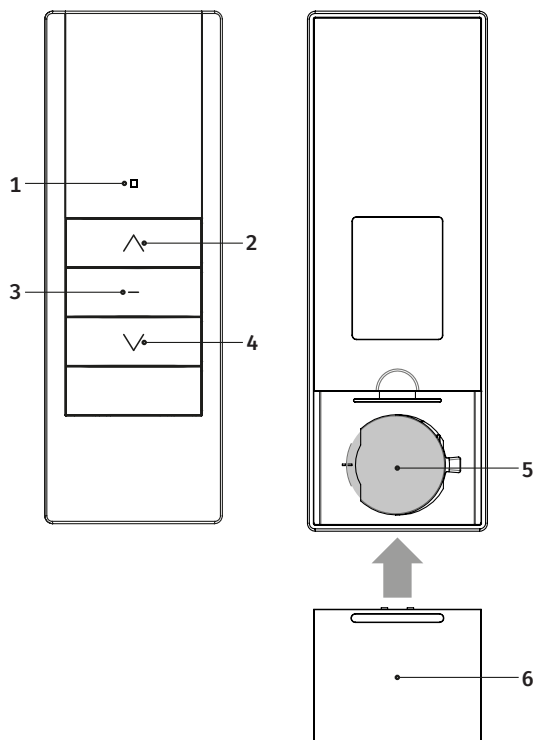

MX95

EN

MX96

MX97

USER'S AND INSTALLER'S MANUAL

1	Channel	5	Battery
2	Up/Open	6	Cover
3	OK/Stop		
4	Down/Close		

- 1 Channel's remote control (Rolling Code)
- Power Supply with 3V's battery (CR2430)
 - Operating temperature
- Transmission's frequency of 433,92MHz.

1	Channel	5	Navigation by channels
2	Up/Open	6	Navigation by channels
3	OK/Stop	7	Battery
4	Down/Close	8	Cover

- 5 Channels remote control (Rolling Code)
- Power Supply with 3V's battery (CR2430)
 - Operating temperature
- Transmission's frequency of 433,92MHz.

1	Channel	5	Navigation by channels
2	Up/Open	6	Navigation by channels
3	OK/Stop	7	Battery
4	Down/Close	8	Cover

- 15 Channel's remote control (Rolling Code)
- Power Supply with 3V's battery (CR2430)
 - Operating temperature
- Transmission's frequency of 433,92MHz.